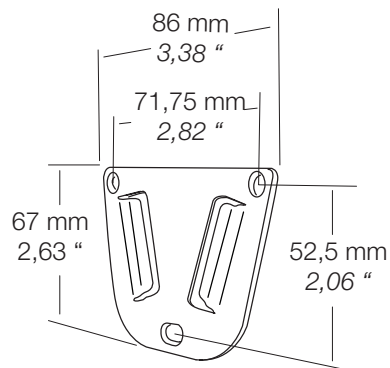

NorStone
mount

Slim 75-100

Because a flat screen TV becomes a piece of art once wall mounted, NorStone Mount offers a line of truly universal plasma and LCD brackets. All NorStone Mount brackets combine a great resistance to loading, a unique ease of use, and a reinforced safety (featuring locking systems).

Slim 75100, the thinnest bracket on the market, is the easiest and safest mounting solution for all VESA 75 and VESA 100 compatible flat screens. It is truly the best wall bracket at this price tag.

Vesa 75-100 compliant.

Specifications

Structure: Powder coated steel (glossy black).

Maximum load: The support can hold up to 66.1 lbs; 30 kg

Dimensions: Overall dimensions: W4.7" x H4.7" x D0.5";
W120 x H120 x D12 mm

Packaging: Delivered in flat box.
Accessories: Screws kit, mounting instructions, mounting tools.

Brown packaging.

Packaging size: W5" x D5" x H0.5"

W128 x D128 x H12,5 mm

Gross weight: 0.7 lbs; 0,3 kg

Net weight: 0.6 lbs / 0,28 kg

Languages: English, French, Deutch

Packed by 50 pieces

GENCOD: 3760108807112
3760108807129 (x50)