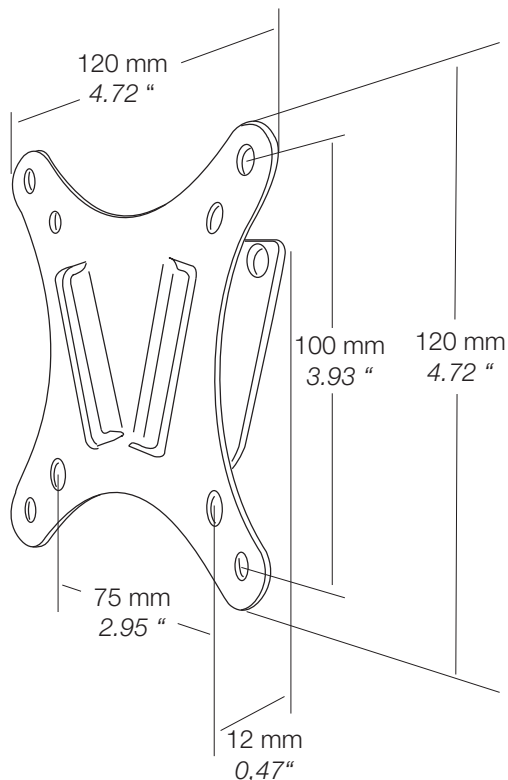

NorStone
mount

Slim 75-100

Because a flat screen TV becomes a piece of art once wall mounted, NorStone Mount offers a line of truly universal plasma and LCD brackets. All NorStone Mount brackets combine a great resistance to loading, a unique ease of use, and a reinforced safety (featuring locking systems).

Slim 75100, the thinnest bracket on the market, is the easiest and safest mounting solution for all VESA 75 and VESA 100 compatible flat screens. It is truly the best wall bracket at this price tag.

Vesa 75-100 compliant.

Specifications

Structure: Powder coated steel (glossy black).

Maximum load: The support can hold up to 66.1 lbs; 30 kg

Dimensions: Overall dimensions: W4.7" x H4.7" x D0.5";
W120 x H120 x D12 mm

Packaging: Delivered in flat box.
Accessories: Screws kit, mounting instructions, mounting tools.

Brown packaging.

Packaging size: W5" x D5" x H0.5"

W128 x D128 x H12,5 mm

Gross weight: 0.7 lbs; 0,3 kg

Net weight: 0.6 lbs / 0,28 kg

Languages: English, French, Deutch

Packed by 50 pieces

GENCOD: 3760108807112
3760108807129 (x50)