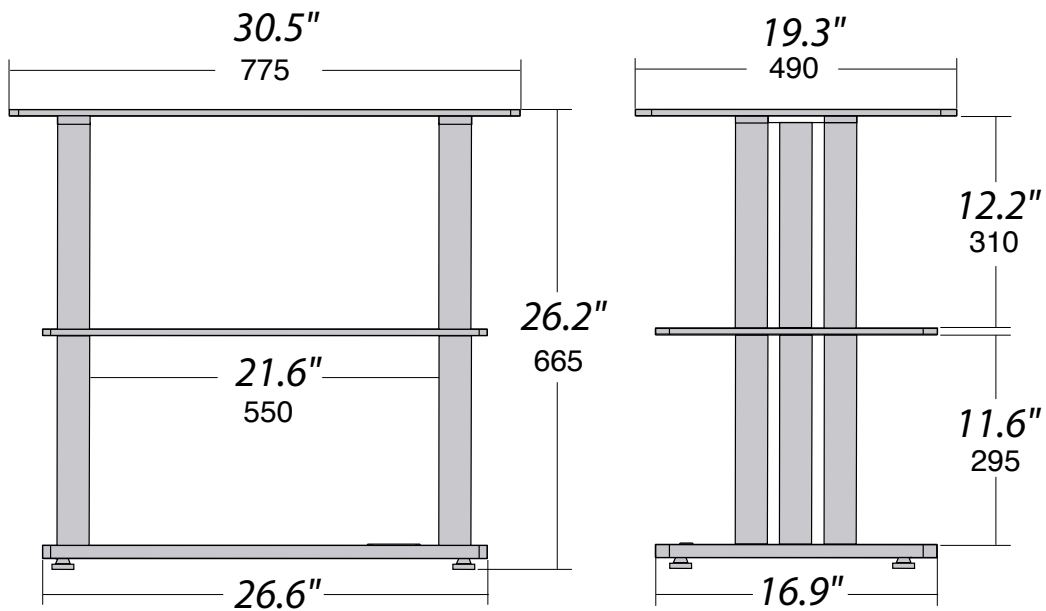

# Trio

NorStone  
design

" ; mm  
lbs ; kg