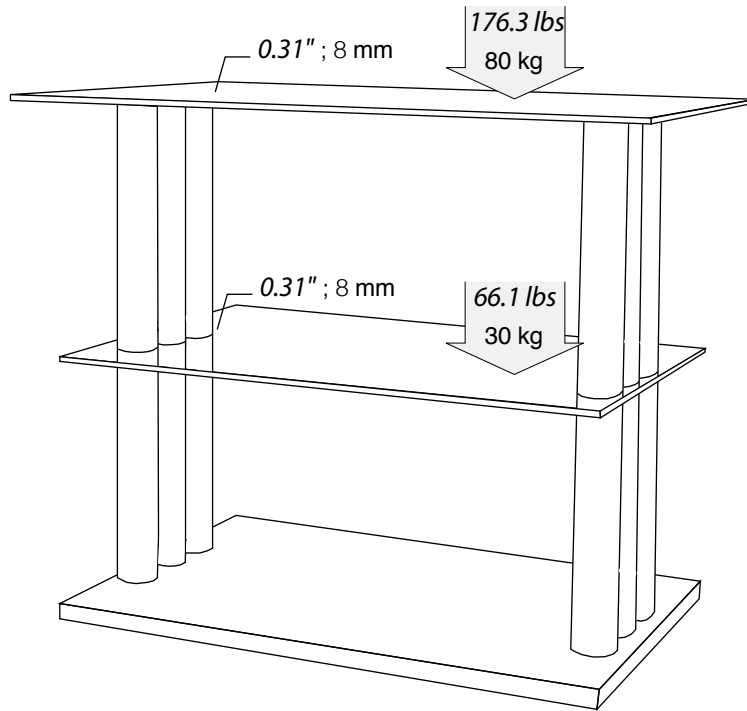

# Trio

NorStone  
design

" ; mm  
lbs ; kg