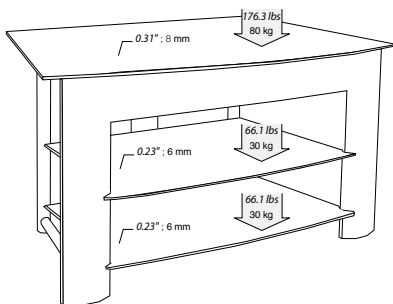

NorStone
design

Present

Present combines the purity of glass and the strength of a sturdy design.

It has been designed to hold a TV set, a plasma or a LCD TV up to 176.3 lbs (80 kg).

Specifications

Structure Powder coated steel and MDF.
Shelves: Tempered frosted glass.
Wire path.

Maximum load: Top shelf can hold up to 176.3 lbs; 80 kg
Internal shelves can hold up to 66.1 lbs; 30 kg

Dimensions: Overall dimensions: W42.8" x D22" x H23"
W1090 x D560 x H585 mm
Internal shelves: W29.3" x D18.5"
W745 x D470 mm
Height between shelves: a: 7"; 180 mm
b: 6.8"; 175 mm

Packaging: Delivered in flat box.
Accessories: Screws kit, mounting instructions, mounting tools.

Brown packaging.
Packaging size: W46.4" x D25.2" x H5.7"
W1180 x D640 x H145 mm

Gross weight: 70.5 lbs; 32 kg