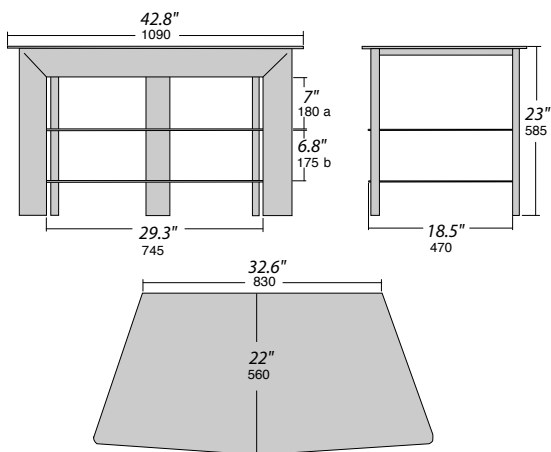

NorStone
design

Present

Present combines the purity of glass and the strength of a sturdy design.

It has been designed to hold a TV set, a plasma or a LCD TV up to 176.3 lbs (80 kg).

Specifications

Structure Powder coated steel and MDF.
Shelves: Tempered frosted glass.
Wire path.

Maximum load: Top shelf can hold up to 176.3 lbs; 80 kg
Internal shelves can hold up to 66.1 lbs; 30 kg

Dimensions: Overall dimensions: W42.8" x D22" x H23"
W1090 x D560 x H585 mm
Internal shelves: W29.3" x D18.5"
W745 x D470 mm
Height between shelves: a: 7"; 180 mm
b: 6.8"; 175 mm

Packaging: Delivered in flat box.
Accessories: Screws kit, mounting instructions, mounting tools.

Brown packaging.
Packaging size: W46.4" x D25.2" x H5.7"
W1180 x D640 x H145 mm

Gross weight: 70.5 lbs; 32 kg

Net weight: 62.8 lbs; 28,5 kg

Number of labels: 1 front and 1 back.

Colors:

Silver
Silver

Wenge
Silver

Oak
Silver

Details