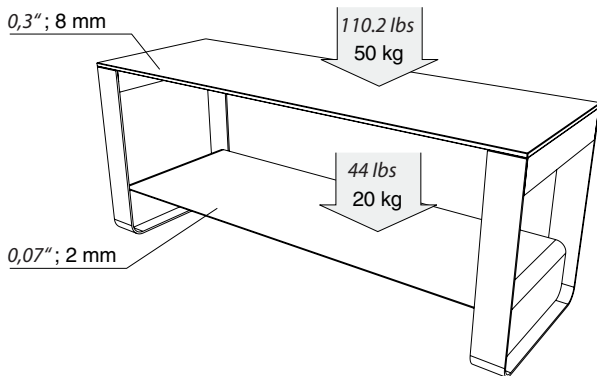

The Maya furniture claims all its difference and originality through proportions, lines and finishing resolutely contemporary.

Your audio-video system will easily find its place in this piece of furniture adapted to small spaces.

Specifications

Design : Feet : powder coated steel (metalized grey)
Upper shelf : black tempered glass
Lower shelf : powder coated steel (red)

Maximum load : Top shelf can hold up to : 110.2 lbs ; 50kg
Inferior shelves can hold up to : 44 lbs ; 20 kg

Dimensions : Overall dimensions (W,H,D) : 38.3 x 15.7 x 13"
973 x 400 x 330 mm
Upper shelf (W,D) : 38.3 x 330"
973 x 330 mm
Lower shelf (W,D) : 36.3 x 12.60"
923 x 320 mm
Height between shelves : 9.8" ; 250 mm