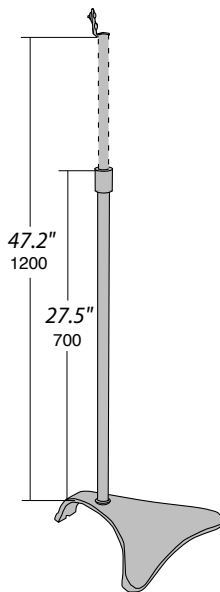

This satellite speaker stand has a sleek contemporary style and a hidden wire path to floor, which makes it really discreet to integrate in any home environment. It is height adjustable and its solid cast iron base ensures an unparalleled stability. Finn is delivered with several mounting systems to make sure that it fits your speakers' specificities.

Specifications

Structure: Powder coated steel. Silver or black.
Height adjustable.
Base made of cast iron to ensure full stability.
Cable management tube

Maximum load: 19.8 lbs; 9 kg

Dimensions: Height: 27.5" to 47.2"; 700 to 1200 mm

Packaging: Delivered in flat box.
Accessories: Screws kit, mounting instructions, mounting tools.
Delivered by pair.

Brown packaging.
Size packaging: W24.4" x D14.2" x H2.7"
W620 x D360 x H70 mm
Gross weight: 12.1 lbs; 5,5 kg
Net weight: 10.1 lbs; 4,6 kg
Number of labels: 1 front and 1 back.