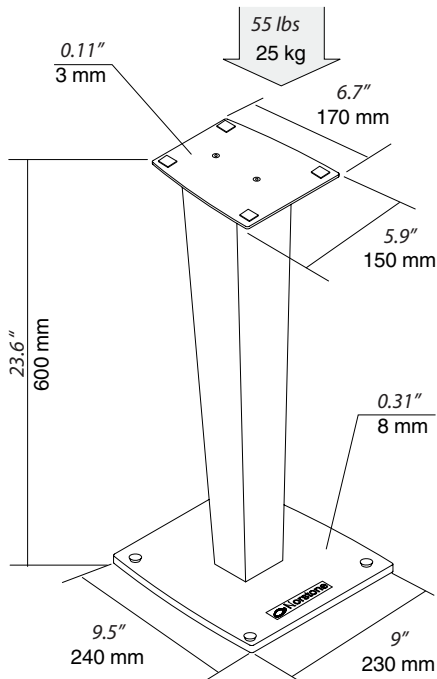

Century Stand will enhance your speakers and ensure a stability which is essential for a good sound restitution.

Specifications

Design: Column: black leather finish
 Top plate: glossy black metal
 Base plate: White tempered glass
 Cable management system
 Rubber pads
 Delivered disassembled

Max load: 55.1 lbs; 25 kg

Dimensions: External (W x H x D): 9 x 23.6 x 9.5"
 230 x 600 x 240 mm
 Upper shelf (W x D): 5.9 x 6.7"
 150 x 170 mm

Accessories: Screws kit, mounting instructions, mounting tools

Packaging: Size (W x H x D): 24.4 x 5.9 x 11.8"
 620 x 150 x 300 mm

Color: White
 Qty / box: 2
 Net weight: 13.2 lbs; 6 kg
 Gross weight: 15.6 lbs; 7.1 kg
 Gen Code: 3760108801486

Details

In the same range: