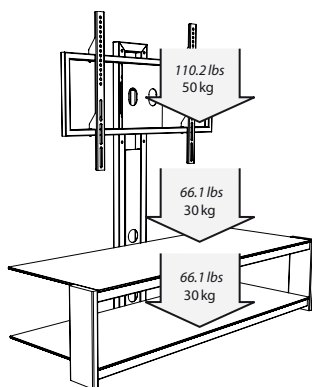

DESIGN

- **Finish:** Glossy Black
- **Structure:** Powder coated steel
- **Shelves:** Black tempered glass
- **Screen mount:** Rotating with adjustable height
- **Miscellaneous:** Cable management system

COMPATIBILITY

Screens from 32" to 50" / 81 to 127 cm
VESA 300, VESA 400x200, VESA 400, VESA 600x400

MAXIMUM LOAD

- **Screen mount:** 110.2 lbs / 50 kg
- **Shelves:** 66.1 lbs / 30 kg

DIMENSIONS

- **Overall dimensions (W x H x D):**
  Min. 44.9" x 39.4" x 17.7" / 1140 x 1000 x 450 mm
  Max. 44.9" x 47.2" x 17.7" / 1140 x 1200 x 450 mm
- **Shelves (W x D):** 43.3" x 16.5" / 1100 x 420 mm
- **Height between shelves:** 7.4" / 187 mm

PACKAGING

- Delivered disassembled with screws kit, mounting instructions and tools
- **Quantity/box:** 1
- **Type:** Brown cardboard
- **Dimensions (W x H x D):** 48.6" x 6.3" x 21.3" / 1235 x 160 x 540 mm
- **Gross weight:** 73.2 lbs / 33,2 kg
- **Net weight:** 59.5 lbs / 27 kg

GenCode: 3760108801493