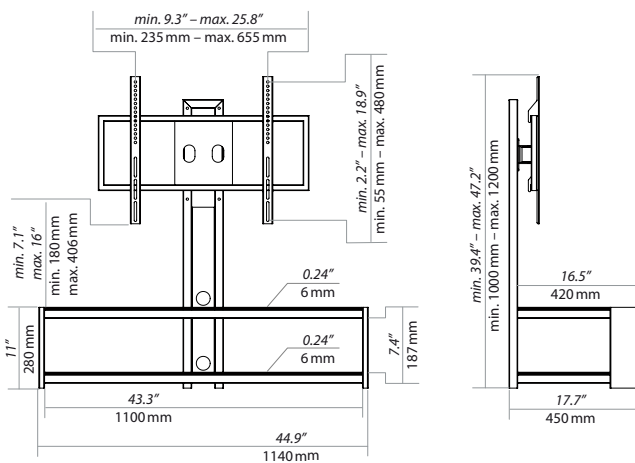

Beos

Thanks to an elegant glossy black finish and to its robustness, Beos is now a must have of the NorStone range.

Its universal brackets welcome a screen from 32 to 50 inches on a rotating head with adjustable height, to enjoy the show the best way.

SPECIFICATIONS

DESIGN

- Finish:** Glossy Black
- Structure:** Powder coated steel
- Shelves:** Black tempered glass
- Screen mount:** Rotating with adjustable height
- Miscellaneous:** Cable management system

COMPATIBILITY

Screens from 32" to 50" / 81 to 127 cm
VESA 300, VESA 400x200, VESA 400, VESA 600x400

MAXIMUM LOAD

- Screen mount:** 110.2 lbs / 50 kg
- Shelves:** 66.1 lbs / 30 kg

DIMENSIONS

- Overall dimensions (W x H x D):**
Min. 44.9" x 39.4" x 17.7" / 1140 x 1000 x 450 mm
Max. 44.9" x 47.2" x 17.7" / 1140 x 1200 x 450 mm
- Shelves (W x D):** 43.3" x 16.5" / 1100 x 420 mm
- Height between shelves:** 7.4" / 187 mm

PACKAGING

- Delivered disassembled with screws kit, mounting instructions and tools
- Quantity/box:** 1
- Type:** Brown cardboard
- Dimensions (W x H x D):** 48.6" x 6.3" x 21.3" / 1235 x 160 x 540 mm
- Gross weight:** 73.2 lbs / 33,2 kg
- Net weight:** 59.5 lbs / 27 kg