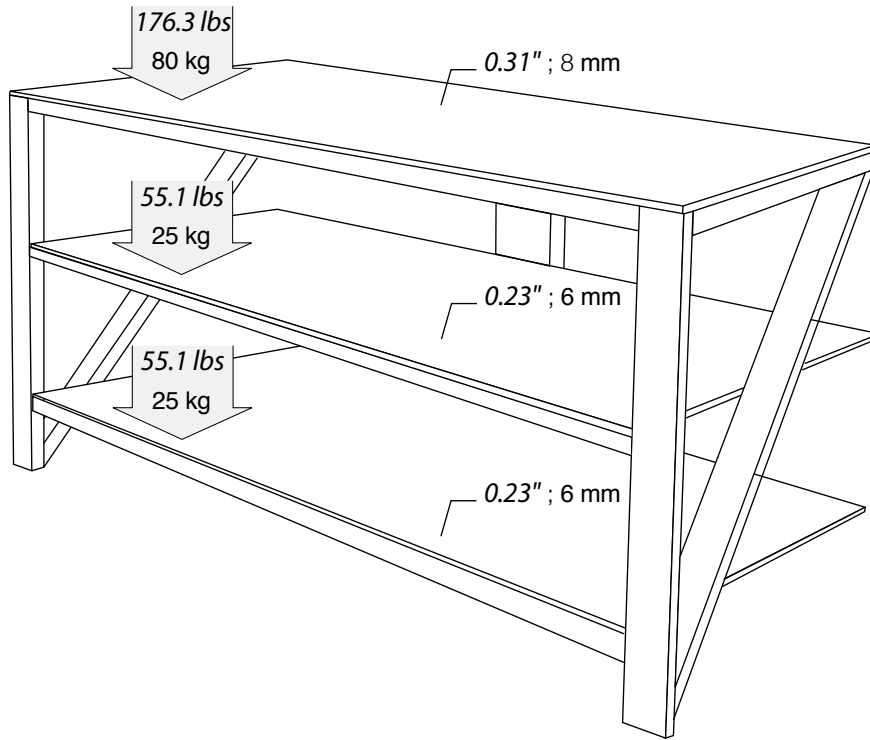

Eker 5

NorStone
design

" ; mm
lbs ; kg