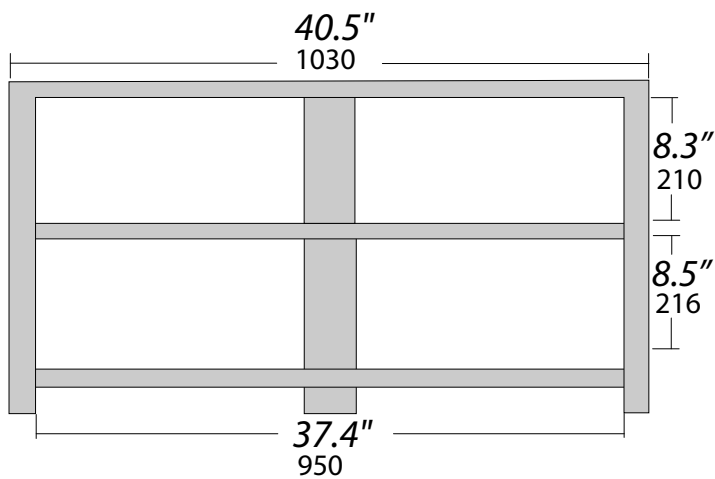

Eker 5

NorStone
design

" ; mm
lbs ; kg