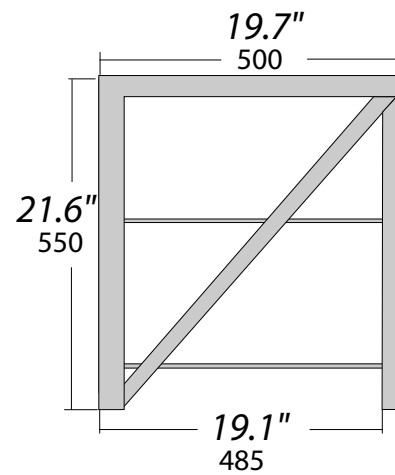

Eker 5

NorStone
design

" ; mm
lbs ; kg