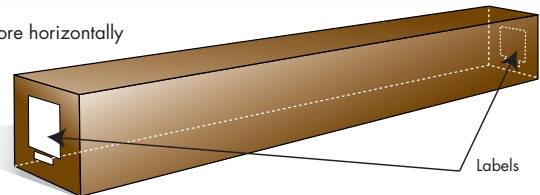

Details

Optional

Acoustic screen material

Store horizontally