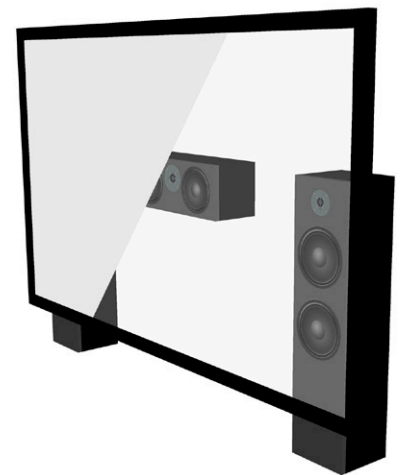

The Lumene Acoustic screen material will allow you to place your speakers behind the fixed projection screen just like in real movie theaters. This screen is said to be acoustically transparent. When you replace the Movie Palace Premium screen material by the Acoustic, you will create one of the best fixed screens of the market.

Its exclusive technology ensures a perfect image, a neutral colorimetry as well as a real acoustical transparency.

Installing the speakers behind the screen offers many assets. It leads to:

- a better localization of the dialogues,
- the possibility to have a larger screen within limited space rooms,
- and to ideally place the center speaker at the center of the screen.

Acoustic offers:

- a neutral white for perfect colorimetry results,
- an easy and fast replacement of the initial standard screen material,
- optimum acoustical results: Almost nil diffraction, neutral frequency response,
- no need for equalization.

Available at Lumene Movie Palace Premium screens formats, as well as tailor-made sizes (up to 230 x 3000 cm). Tailor-made sizes are also prepared with grommets to make your installation easier.

Frame and speakers not provided