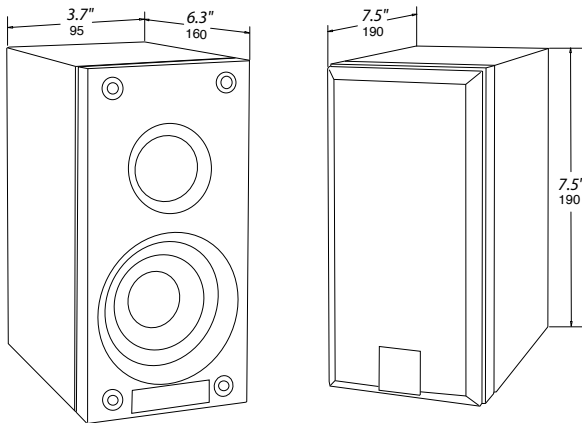

Highland

A U D I O

SEIS 1201

Thanks to its compact dimensions and its appealing look, you can position Seis 1201 speakers anywhere, without disfiguring your decor. The luxury piano black lacquer finish will surely please artwork addicts. With its small footprint, Seis 1201, smartly mounted on HiStand or hung on the wall, feels right at home in even the smallest bedroom. Seis 1201 is so tiny and affordable, that it becomes possible to create stereo or multichannel systems everywhere.

Specifications

Dimensions with grill (without terminals):

H7.5" x W3.7" x D6.7"

H190 x W95 x D172 mm

Dimensions with grill and terminals:

H7.5" x W3.7" x D7.5"

H190 x W95 x D190 mm

Type: 2 ways

Impedance: 6 Ω

Crossover frequency: 3,5 kHz - 12 dB/octave

Terminal: gold plated

Magnetic shield: yes

Weight: By pair: Net = 7 lbs / 3,2 kg ;

Gross = 10 lbs / 4,5 kg

By pack: Net = 42 lbs / 19 kg ;

Gross = 47.4 lbs / 21,5 kg

Packaging: Pack 5.1 (Seis 1201 x 4; Seis 120C x 1;

Dord 165 x 1):

W23" x H11.25" x D24"

W584 x H286 x D614 mm

Pack 2.0 (Seis 1201 x 2):

W11" x H10.55" x D9"

W279 x H268 x D231 mm

Packaging: Cardboard