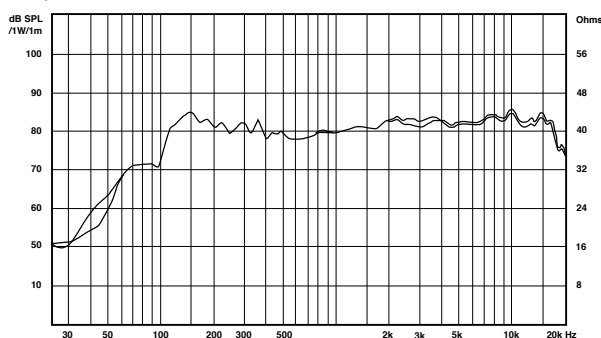

Details

Response curve: