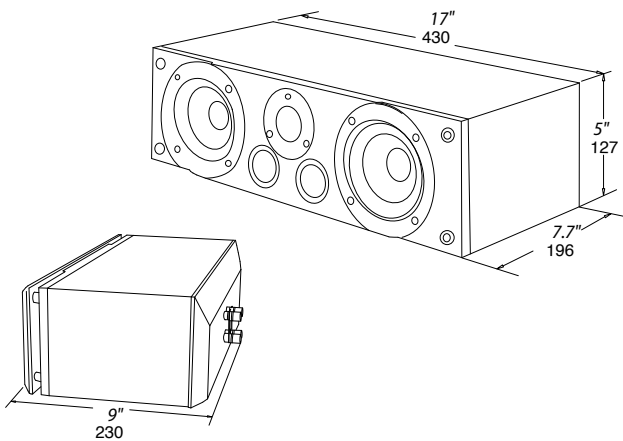

## Specifications

Dimensions with grill (without terminals) :  
H5" x W17" x D8.2"  
H127 x W430 x D210 mm  
Dimensions with grill and terminals :  
H5" x W17" x D9"  
H127 x W430 x D230 mm

Type : 2 ways

Enclosure : Bass-reflex  
Recommended amplifier : 10 - 80 W

Mid-bass driver : 2 x 4" (2 x 10 cm) ceramic on metal  
Tweeter : 1" (2,5 cm) titanium dome, neodymium magnet

Frequency response : 65 Hz - 20 kHz  
Sensitivity : 84 dB/1 W/1 m  
Impedance : 6 Ω  
Crossover frequency : 2,5 kHz - 12 dB/octave

Terminal : Bi-wiring or bi-amp, high-end gold plated  
Magnetic shield : Yes

Weight : Net : 12.1 lbs ; 5,5 kg  
Gross : 15.4 lbs ; 7 kg

Size packaging : H8.4" x W19.6" x D11.2"  
H215 x W500 x D287 mm  
Brown packaging  
4 printed sides packaging