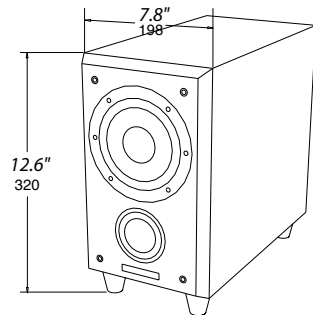

Highland

A U D I O

DORD 165

Designed to add lower octaves to Highland Audio loudspeakers, these subwoofers are truly unique.

Faithful to the Highland Audio philosophy, with a bass reflex charge and without passive driver, these active subwoofers supply an excellent pulse response.

Compact, powerful and well designed.

Discretion and efficiency guaranteed...

Specifications

Dimensions with grill and terminals : H12.6" x W7.8" x D15"
H320 x W198 x D381 mm

Type : Active Subwoofer
Driver : 6,5" (17 cm)
Frequency response : 38 Hz - 150 Hz

Cabinet : Bass-reflex cabinet
Amplifier : 100 W - classe AB
Crossover : 40 Hz - 150 Hz
Level adjustable
Phase : 0° / 180°
Input : line and speaker level

Weight : Net : 22 lbs ; 10 kg
Gross : 26.4 lbs ; 12 kg

Dimensions packaging : H20.6" x W13.4" x D21.6"
H520 x W340 x D550 mm
Brown packaging
4 printed sides packaging

Color :

Black

Details

Response curve :