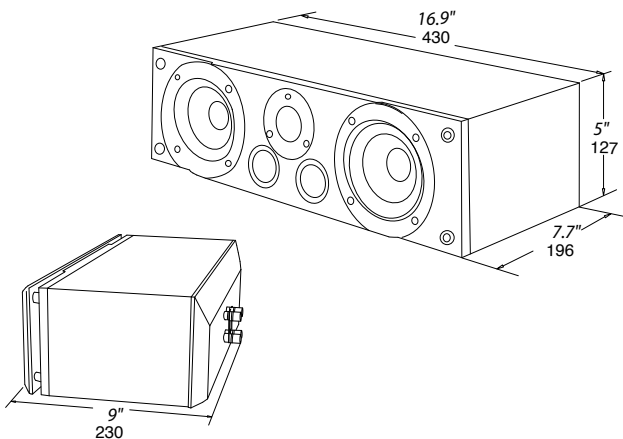

Highland AINGEL 320c

This centre speaker will ideally complete your high quality Aingel Home theater pack.
The d'Appollito architecture is used to provide an impeccable centre sound reproduction.

Specifications

Dimensions with grill (without terminals) :
H5" x W17" x D8.2"
H127 x W430 x D210 mm
Dimensions with grill and terminals :
H5" x W17" x D9"
H127 x W430 x D230 mm

- Type : 2 ways
- Enclosure : Bass-reflex
- Recommended amplifier : 10 - 80 W
- Mid-bass driver : 2 x 4" (2 x 10 cm) ceramic on metal
- Tweeter : 1" (2,5 cm) titanium dome, neodymium magnet
- Frequency response : 65 Hz - 20 kHz
- Sensitivity : 84 dB/1 W/1 m
- Impedance : 6 Ω
- Crossover frequency : 2,5 kHz - 12 dB/octave
- Terminal : Bi-wiring gold plated or bi-amp
- Magnetic shield : Yes
- Weight : Net : 12.1 lbs ; 5,5 kg
Gross : 15.4 lbs ; 7 kg
- Size packaging : H8.4" x W19.6" x D11.2"
H215 x W500 x D287 mm
Brown packaging
4 printed sides packaging