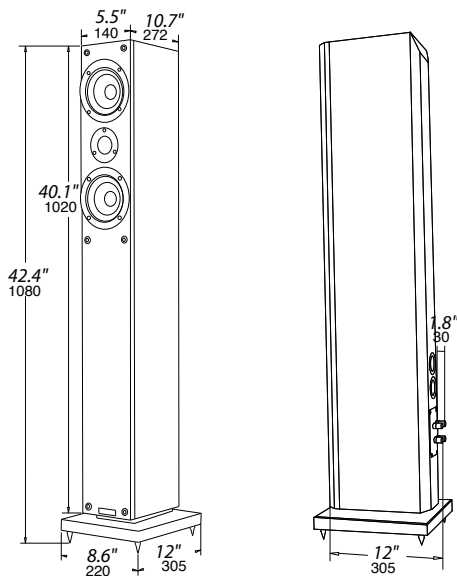

## Specifications

Dimensions :  
*H40.1" x W5.5" x D10.7"* ; H1020 x W140 x D272 mm  
 With grill and terminals :  
*H40.1" x W5.5" x D12"* ; H1020 x W140 x D305 mm  
 With base and spikes :  
*H42.3" x W8.6" x D12"* ; H1075 x W220 x D305 mm

Type : 2 ways

Enclosure : Bass-reflex  
 Recommended amplifier : 10 - 90 W

Mid-bass driver : 2 x 5" (2 x 12 cm) ceramic on metal  
 Tweeter : 1" (2,5 cm) titanium dome, neodymium magnet

Frequency response : 39 Hz - 20 kHz  
 Sensitivity : 87 dB/1 W/1 m  
 Impedance : 6 Ω  
 Crossover frequency : 2,5 kHz - 18 dB/octave

Terminal : Bi-wiring gold plated or bi-amp  
 Magnetic shield : Yes

Weight : Net : 68.3 lbs ; 31 kg  
 (by pair) Gross : 78.3 lbs ; 35.5 kg

Packaging size : *H14.9" x W43.7" x D16.9"*  
 H375 x W1110 x D430 mm  
 Brown packaging  
 4 printed sides packaging