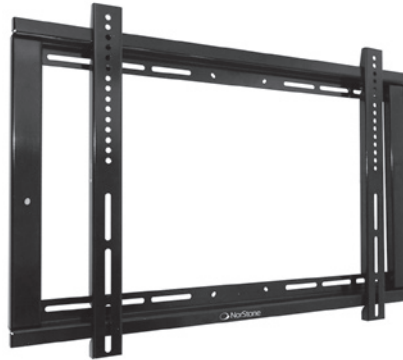

Ultra-flat mount for Vesa 75 and Vesa 100 flat screen.

Only 0.5" / 12 mm from the wall

Max loading: 66.1 lbs; 30kg
Dimensions: 4.7" x 4.7" x 0.5"; 120 x 120 x 12 mm

Norstone is a registered trademark of INOVADIS - France - RCS Créteil B 452 455 983

 NorStone
mount

Supporting your style

www.inovadis.com

Please don't throw me on the public way

WALM

WALM 2032

Using the same "full-frame" structure as the Walm 3250, this new model is specifically adapted to the installation of any flat screen from 20" to 32".

Vesa compliant
Powder coated steel (glossy black).
Maximum load: up to 110 lbs / 50 kg
Dimensions:
W18.9" x H15" x D1.3"
W480 x H380 x D33 mm
Net weight: 3.7 lbs / 1,82 kg

WALM 3250

Walm 3250 aesthetically supports any flat screen TV from 32" to 50" with a loading system that ensures an easy and safe wall mounting.

Vesa 75 and Vesa 100 compliant
Max loading: 15 kg
Tilt angle (vertical): 10° (± 5°)
Space between wall and screen: 70 mm
Swivel angle (horizontal):
depending on screen size

CURVE M

Curve M is a flat screen wall mount offering a vertical tilt move (up to 10°) and a space from wall up to 235 mm.